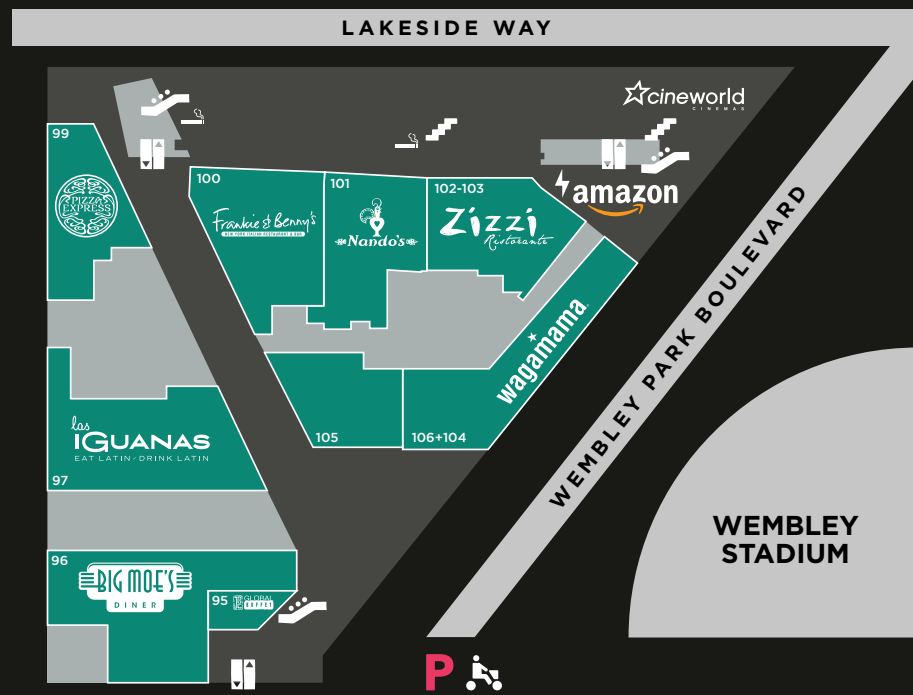

Ground Level

Level 1

Store Directory

Fashion

- 88 ABACI
- 77 BOSS
- 12 BEN SHERMAN
- 82 CALVIN KLEIN
- 62 FRENCH CONNECTION
- 58 GUESS
- 75 LEVI'S®
- 27 M&S OUTLET
- 50A MOSS BROS
- 92 NEXT OUTLET
- 9 POLICE
- 78 RITUALS
- 84 SUPERDRY
- 79 TOMMY HILFIGER
- 13 WEEKEND OFFENDER

Footwear

- 64 CARVELA
- 90 CLARKS OUTLET
- 15 CONVERSE
- 73 DUNE LONDON
- 72 KURT GEIGER
- 7 SKECHERS
- 71 SOLE TRADER
- 41 VANS

Gifts & Accessories

- 61 BEAUTY OUTLET
- 56 CHAPELLE
- 55 CLAIRE'S ACCESSORIES
- 51 HOLLAND & BARRETT
- 91 LINDT
- 74 MINISO
- 11 SUNGLASS HUT
- 54 THE BODY SHOP
- 63 THE COSMETICS COMPANY STORE
- 57 THE FRAGRANCE SHOP

Homeware

- 52 PROCOOK
- 86 VILLEROY & BOCH
- 87 ZWILLING J.A. HENCKELS

Kiosks

- 2 PHONE OUTLET
- 3 CHURROS BUENOS

Outdoors & Sports

- 37 ADIDAS OUTLET
- 5B ASICS
- 6 CHAMPION
- 14 NEW BALANCE
- 42 NIKE UNITE
- 65-66 NIKE UNITE
- 10 PUMA
- 16 TIMBERLAND
- 39 THE NORTH FACE
- 53 TRESPASS

Restaurants & Cafés

- 23 BEIRUT WONDERS
- 96 BIG MOE'S
- 20 CHABOBA
- 49 COSTA
- 100 FRANKIE & BENNY'S
- 95 JRC GLOBAL BUFFET
- 97 LAS IGUANAS
- 101 NANDO'S
- 17 OPA! GREEK BAKERY
- 99 PIZZA EXPRESS
- 46 PRET A MANGER
- 26 SUBWAY
- 22 TANDOORI FUSION
- 1 TGI FRIDAYS
- 5A TREATZ
- 104 WAGAMAMA
- 24 WENZEL'S THE BAKERS
- 21 YOU ME SUSHI
- 102 ZIZZI

Services/General

- 19 WEMBLEY BEAUTY CLINIC
- 89 GUEST SERVICES
- 25 HAIR FOCUS
- 18 NEWSPPOINT

Technology

- 26A SONY CENTRE

Cinema

- 107 CINEWORLD

For more information please ask at Guest Services located on Level 1.

Level 2

Level 3

- TOILETS
- BABY & ADULT CHANGE
- SHOPMOBILITY
- STAIRS
- LIFT
- ESCALATOR
- GUEST SERVICES

- RED PARKING
- PHONE CHARGING
- AMAZON LOCKERS
- DANDI WEMBLEY
- FREE WIFI