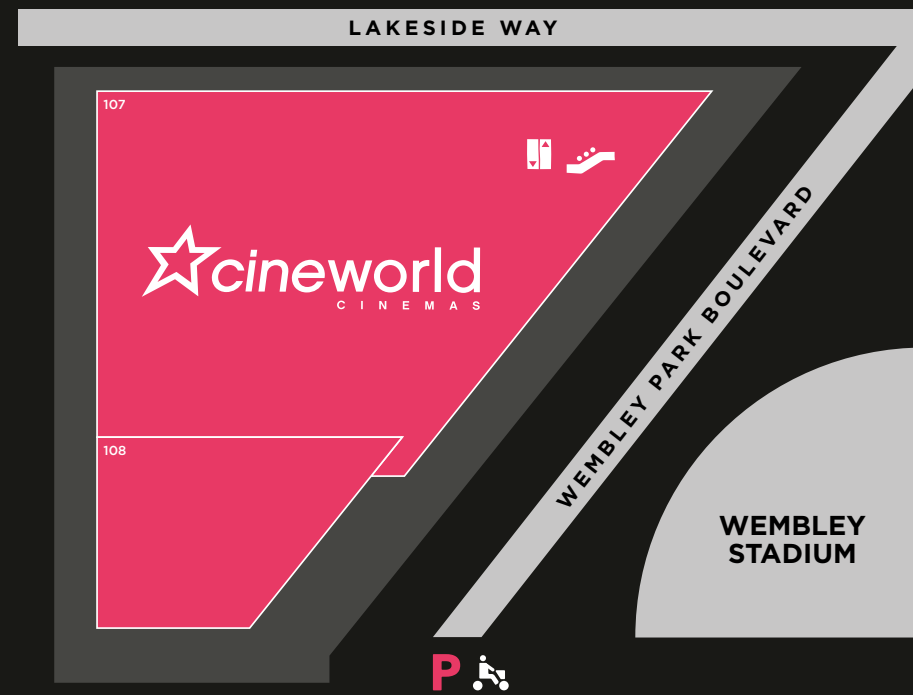

Level 3

- TOILETS
- BABY & ADULT CHANGE
- SHOPMOBILITY
- STAIRS
- LIFT
- ESCALATOR
- GUEST SERVICES

- RED PARKING
- PHONE CHARGING
- AMAZON LOCKERS
- DANDI WEMBLEY
- FREE WIFI