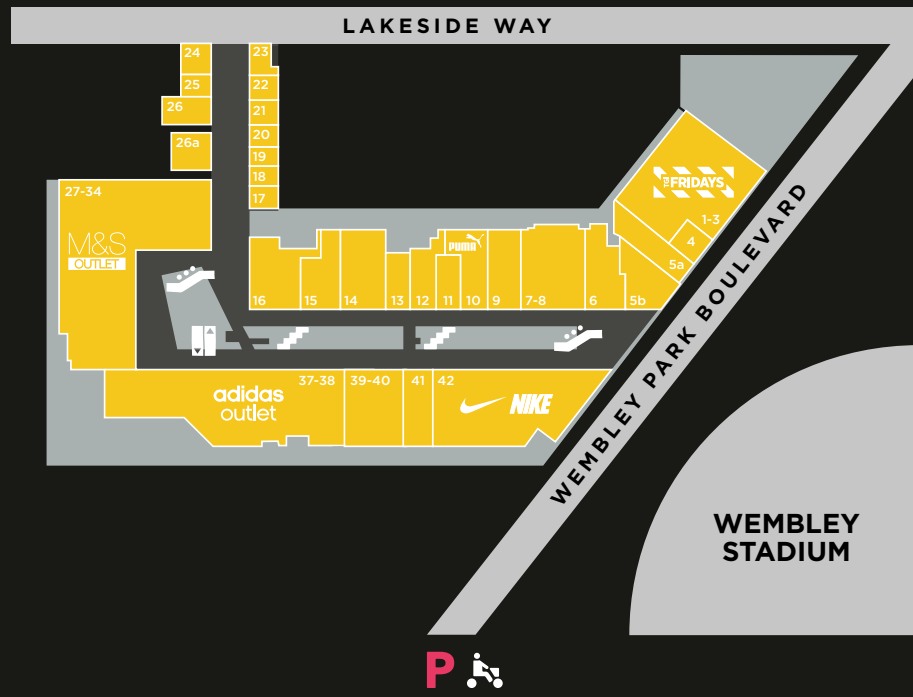

Ground Level

Level 1

Store Directory

Fashion

- 88 ABACI
- 77 BOSS
- 12 BEN SHERMAN
- 82 CALVIN KLEIN
- 62 FRENCH CONNECTION
- 58 GUESS
- 75 LEVI'S®
- 27 M&S OUTLET
- 50A MOSS BROS
- 92 NEXT OUTLET
- 9 POLICE
- 78 RITUALS
- 84 SUPERDRY
- 79 TOMMY HILFIGER
- 13 WEEKEND OFFENDER