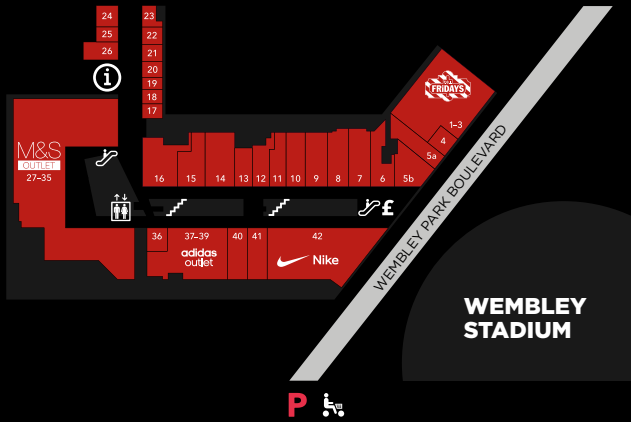

RED LEVEL

RESTAURANTS & BARS

PURPLE LEVEL

CINEMA LEVEL

STORE DIRECTORY

FASHION

- 6 BENCH
- 36 BJÖRN BORG
- 64 FIORELLI
- 77 FRANKLIN & MARSHALL
- 80 GAP OUTLET
- 58 GUESS
- 83 H&M
- 77 JACK WILLS
- 62 LEE WRANGLER
- 65 SUIT DIRECT
- 76 LEVI'S
- 27 M&S OUTLET
- 92 NEXT OUTLET
- 74 PHASE EIGHT
- 63 RELIGION
- 50 SKOPE'S
- 84 SUPERDRY

FOOTWEAR

- 90 CLARKS OUTLET
- 15 CONVERSE
- 13 DR. MARTENS
- 72 KURT GEIGER
- 8 SKECHERS
- 40 SOLE TRADER
- 41 VANS

GIFTS & ACCESSORIES

- 56 CHAPELLE
- 12 CLAIRE'S ACCESSORIES
- 9 ERNEST JONES
- 73 HAMLEYS
- 60 HARIBO
- 51 HOLLAND & BARRETT
- 91 LINDT
- 89 RED5
- 50a SUNGLASS HUT
- 54 THE BODY SHOP
- 57 THE FRAGRANCE SHOP
- 10 THE WORKS

HOMEWARE

- 53 CHRISTY
- 88 DENBY
- 52 PROCOOK
- 71 TEMPUR
- 86 VILLEROY & BOCH

OUTDOOR/SPORTS

- 37 ADIDAS OUTLET
- 5b ASICS
- 14 NEW BALANCE
- 42 NIKE FACTORY OUTLET
- 16 THE NORTH FACE
- 7 TRESPASS

RESTAURANTS/CAFÉS

- 96 BIG MOE'S
- 67a CABANA
- 79 CAFFÉ NERO
- 20 CHABOBA
- 49 COSTA
- 100 FRANKIE & BENNY'S
- 105 HANDMADE BURGER CO
- 95 JRC GLOBAL BUFFET
- 97 LAS IGUANAS
- 101 NANDO'S
- 68 PING PONG
- 99 PIZZA EXPRESS
- 46 PRET A MANGER
- 66 PREZZO
- 98 SHAKETASTIC
- 108 STARBUCKS
- 26 SUBWAY
- 1 TGI FRIDAY'S
- 5a TREATZ
- 104 WAGAMAMA
- 24 WENZEL'S THE BAKERS
- 102 ZIZZI

SERVICES/GENERAL

- 107 AMAZON LOCKERS
- 19 BHAVI BEAUTY
- 23 CURRENCY EXCHANGE
- 26 DODDLE
- 25 HAIR FOCUS
- 18 NEWSPPOINT

TECHNOLOGY

- 21 SAMSUNG SUPPORT
- 55 SONY

CINEMA

- 107 CINEWORLD

For more information please ask at Guest Services located on Red Level.