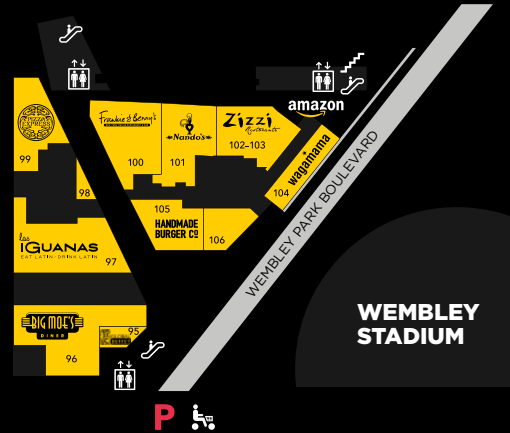

Wembley Park

Wembley Stadium

HA9 ORX

LondonDesignerOutlet.com

HELLO LDN HELLO LDO

**LONDON
DESIGNER
OUTLET**
WEMBLEY PARK

RED LEVEL

RESTAURANTS & BARS

PURPLE LEVEL

CINEMA LEVEL

STORE DIRECTORY

FASHION

- 6 BENCH
- 36 BJÖRN BORG
- 64 FIORELLI
- 77 FRANKLIN & MARSHALL
- 80 GAP OUTLET
- 58 GUESS
- 83 H&M
- 77 JACK WILLS
- 62 LEE WRANGLER
- 65 SUIT DIRECT
- 76 LEVI'S
- 27 M&S OUTLET
- 92 NEXT OUTLET
- 74 PHASE EIGHT
- 63 RELIGION
- 50 SKOPE'S
- 84 SUPERDRY