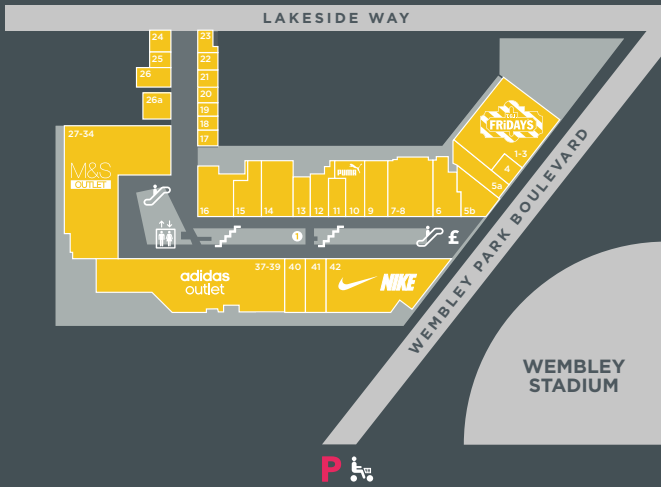

LondonDesignerOutlet.com

**LONDON
DESIGNER
OUTLET**
WEMBLEY PARK

MALL GUIDE

Ground Level

Level One

Level Two

Level Four

Store Directory