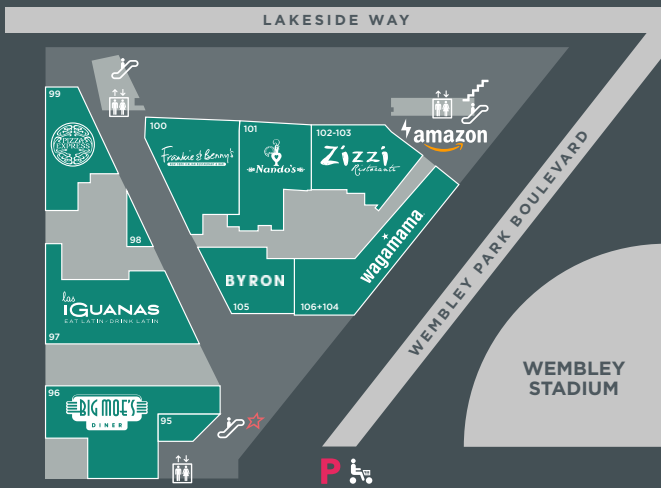

LondonDesignerOutlet.com

**LONDON
DESIGNER
OUTLET**
WEMBLEY PARK

MALL GUIDE

Ground Level

Level One

Level Two

Level Four

Store Directory

Fashion

- 77 CALVIN KLEIN
- 80 GAP OUTLET
- 58 GUESS
- 62 LEE & WRANGLER
- 76 LEVI'S®
- 65 MOSS BROS
- 27 M&S OUTLET
- 92 NEXT OUTLET
- 13 NICCE
- 74 PHASE EIGHT
- 9 POLICE
- 78 REPLAY
- 83 TOMMY HILFINGER
- 50 SKOPES
- 84 SUPERDRY